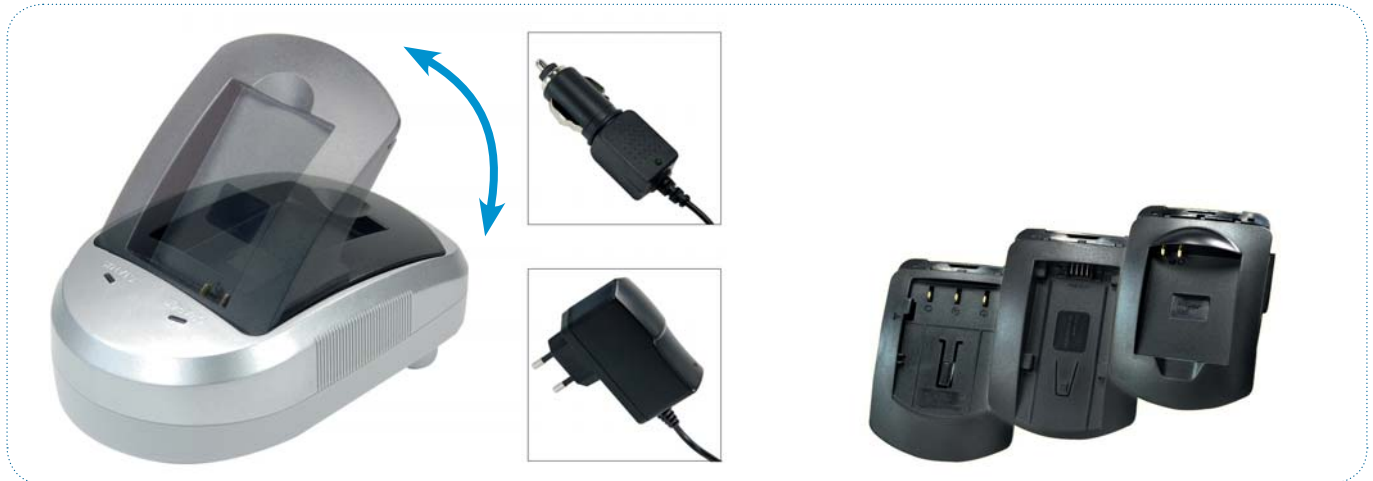

## Camcorder/Digital Camera Li-Ion Battery Multicharger & replaceable battery pack plate

#### BATTERY MULTI CHARGER:

Power Input: DC 12-24V  
Power Output: DC 8.4V  
Charging current: 600mA (MAX)

With replaceable plate for all models of Sony, JVC, Panasonic, etc.  
With main charger and car charger:

#### Car charger adaptor:

Power Input: DC 12-24V  
Power Output: DC 4.2-12V

Dimensions: 106.5 x 69 x 37mm

### Instructions:

- Plug the AC power adapter in a wall outlet.
- Connect the AC power adapter supplied with your charger to the DC in-jack.
- "STATUS" LED indicator shows RED when the charger is ready and "CHARGE" LED indicator shows flashing GREEN when waiting for battery pack.
- Slide battery pack into the Charger and "CHARGE" LED indicator turns RED when charging.
- "CHARGE" indicator flashes RED and GREEN alternatively when battery pack has been charged to over 90%.
- When the battery pack is fully charged, the "CHARGE" LED indicator turns steady green.
- After the battery pack fully charged slide the battery pack out.
- Unplug power, "CHARGE" and "STATUS" indicator go out.