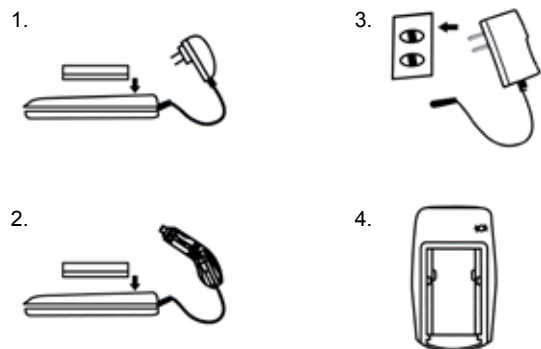

Charge:

Charging time (approximate):

BATTERY CAPACITY	600mAh	800mAh	1000mAh
CHARGING TIME	approx. 35min	approx. 45min	approx. 70min

Eurotronic Products GmbH Fon: +49 (0)231 878 00 30
Gewerbeparkstr. 14 Fax: +49 (0)231 878 00 369
D - 44339 Dortmund e-Mail: info@eurotronic.net

www.eurotronic.net